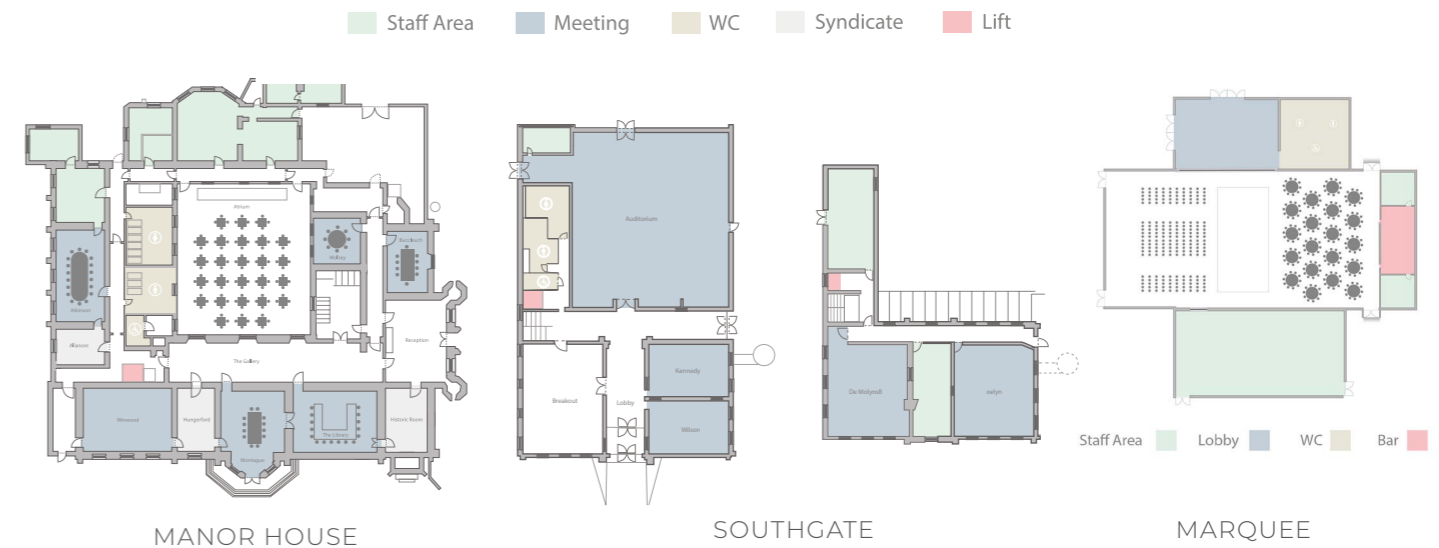

15 meeting rooms Excellent location just off the M4 and M25

Marquee with 525 delegate capacity in Theatre setup CCTV and onsite security

High Tech AV equipment in all meeting rooms Complimentary secure onsite parking for over 250 vehicles

Dedicated Bandwidth available

www.dittonmanor.com
 01753 255 444
sales@dittonmanor.com
 Ditton Park Road, Datchet, Berkshire, SL3 7JB

Room Name	Theatre	U Shape	Boardroom	Classroom	Exam	Cabaret	Banquet	Horseshoe	Reception	Dimensions (m)	Sq m
Marquee	525	-	-	-	-	275	400	-	475	20 x 45	900
Atrium	-	-	-	-	-	75	75	-	140	14.8 x 16.9	250
The Library	-	8	-	-	-	-	-	-	-	9.3 x 16.9	63
Montague	-	-	6	-	-	-	-	-	-	7.1 x 7.0	50
Winwood	22	13	14	16	8	20	-	13	-	9.8 x 7.0	69
Atkinson	-	-	9	-	-	-	-	-	-	5.2 x 10.3	54
Buccleuch	-	-	5	-	-	-	5	-	-	4.4 x 6.8	30
Wolsey	-	-	4	-	-	-	-	-	-	5.3 x 5.1	27
Georgian	-	-	-	-	-	-	-	-	8	4.5 x 6.8	31
Hungerford	-	-	-	-	-	-	-	-	8	4.0 x 7.0	28
Alianore	-	-	-	-	-	-	-	-	8	5.4 x 4.0	22
Auditorium	120	43	36	72	48	85	85	42	150	15.6 x 17.8	278
Auditorium A	60	17	14	33	22	40	40	20	60	8.0 x 14.0	112
Auditorium B	60	21	17	33	22	40	40	20	74	15.6 x 8.8	137
Kennedy	18	8	12	8	5	12	-	10	-	8.1 x 5.4	44
Wilson	18	8	12	8	5	12	-	10	-	8.2 x 5.4	44
De Molyns	40	12	15	17	8	27	-	12	-	8.3 x 9.4	78
Boelyn	40	12	14	17	9	27	-	12	-	8.2 x 9.5	78