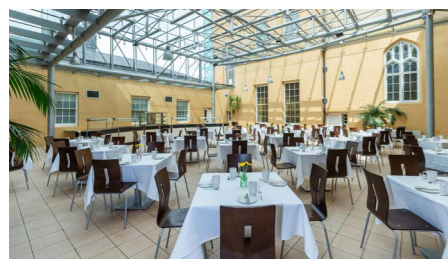

DITTON MANOR

Royal Berkshire

Dedicated Meeting, Conference & Events Venue for your event

15 meeting rooms Excellent location just off the M4 and M25

Marquee with 525 delegate capacity in Theatre setup CCTV and onsite security

High Tech AV equipment in all meeting rooms Complimentary secure onsite parking for over 250 vehicles

2 Breakout spaces with complimentary Tea & Coffee Wireless presentation from phone, tablet or laptop using Clickshare

Free High Speed WiFi throughout the venue 55 Acres of parkland suitable for outdoor training, events and activities

Dedicated Bandwidth available

www.dittonmanor.com
01753 255 444
sales@dittonmanor.com
Ditton Park Road, Datchet, Berkshire, SL3 7JB